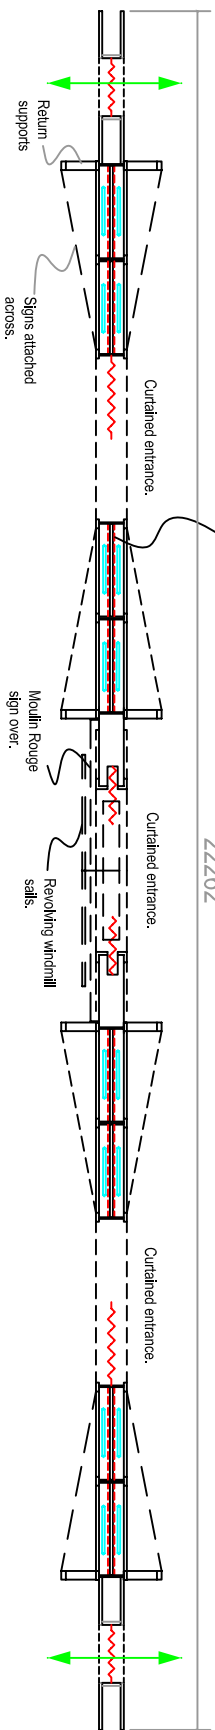

MOULIN ROUGE
Watford

ENTRANCE TO THE MOULIN ROUGE
(as seen from Bar / Reception side)

This drawing dated 30.5.07 V2